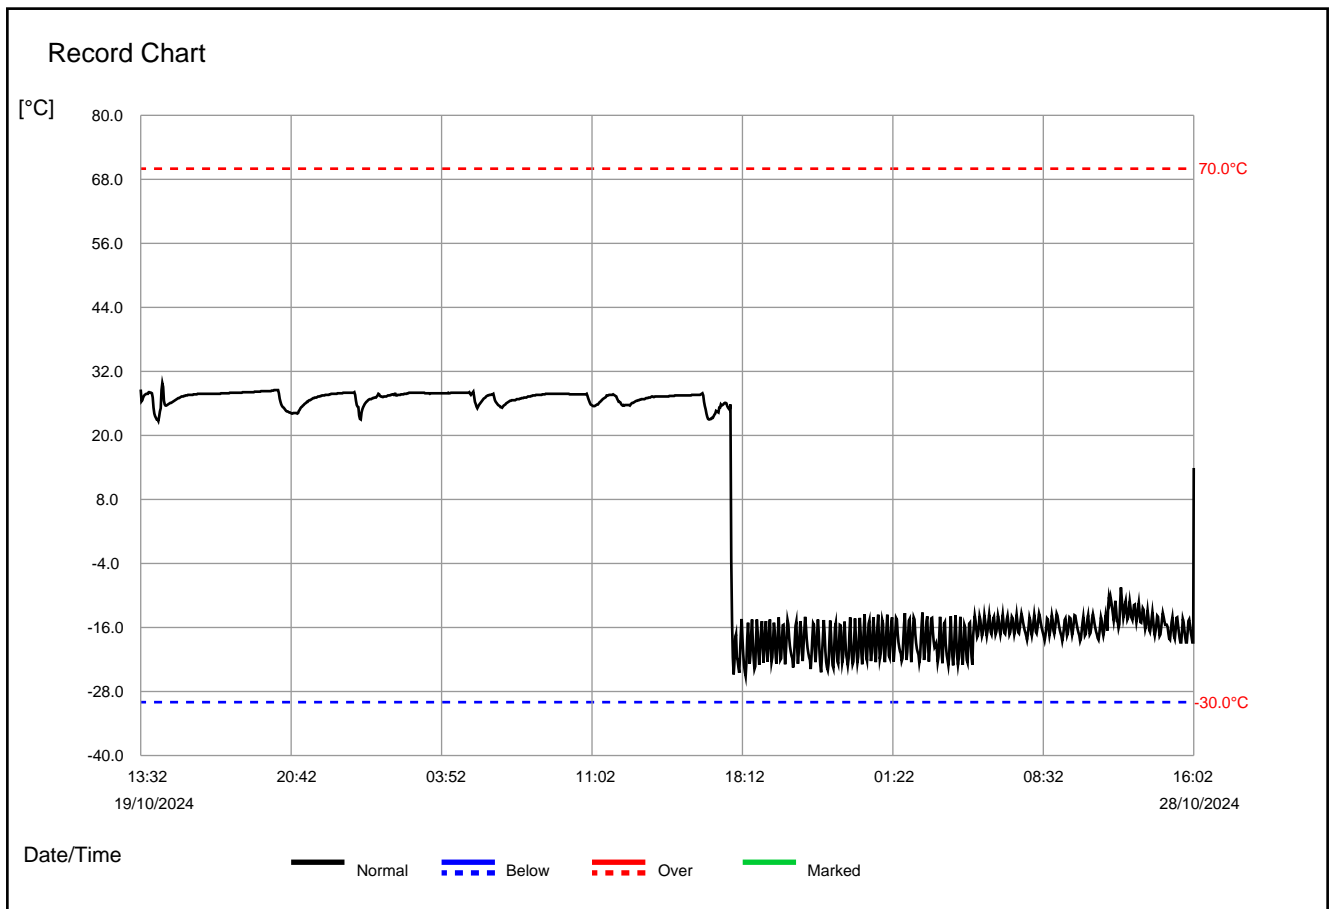

Data Report

File Information

File Created Date: 11/03/25 17:59:58

Note: All times shown are based on UTC+5:30 and 24-Hour clock[DD/MM/YY HH:MM:SS]

Device Information

Device Type:	Tempnote Lite V2.0	Firmware Version:	1.06
ID:	TNLU681602	Log Interval:	10 min
Start Delay:	0 min		
Description	Temperature Recorder		

Logging Summary

Start time:	19/10/24 13:32:10	Max:	29.8°C (19/10/24 18:02:10)
Stop Time:	28/10/24 16:02:30	Min:	-25.1°C (24/10/24 19:02:10)
First Point Time:	19/10/24 13:32:10	Average:	7.6°C
Last Point Time:	28/10/24 16:02:10	MKT:	5.8°C
Number of Points:	1312	Start Mode:	Button Start
Trip Length:	09d 02h 30m 20s	Stop Mode:	Manual Stop

Marked Events

N/A

Alarm Condition	Alarm Delay	First Point Time	Time of Violations	No. of Violations	Status
Over 70.0°C	00d 00h 00m 00s	00/00/00 00:00:00	00d 00h 00m 00s	0	Pass
Below -30.0°C	00d 00h 00m 00s	00/00/00 00:00:00	00d 00h 00m 00s	0	Pass