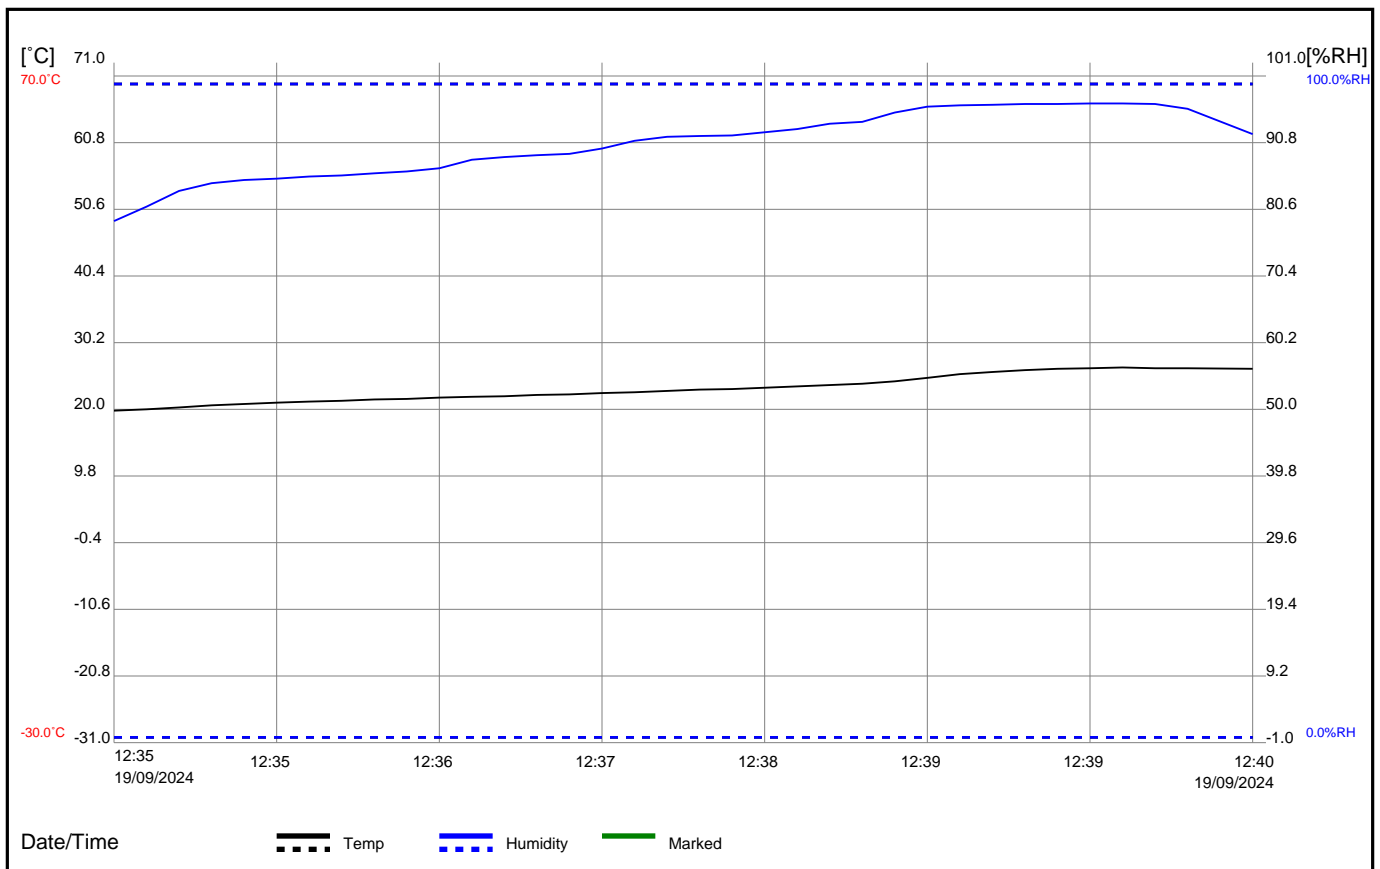

Data Report

File Information

File Created Date: 19/09/24 12:40:51

Note: All Times shown are based on UTC+5:30 and 24-Hour clock [DD/MM/YY HH:MM:SS]

Device Information

Device Type:	Tempnote TH32	Firmware Version:	4.07
ID:	TNTH24080019		
Start Delay:	0 min	Log Interval:	10 sec
Description:	Temperature and Humidity Recorder		

Logging Summary

Start time:	19/09/24 12:34:59	Max:	26.4°C(Temp)/96.8%RH(Humidity)
Stop Time:	19/09/24 12:40:50	Min:	19.8°C(Temp)/78.8%RH(Humidity)
First Point Time:	19/09/24 12:35:01	Average:	23.1°C(Temp)/90.5%RH(Humidity)
Last Point Time:	19/09/24 12:40:41	MKT:	23.3°C
Number of Points:	35	Start Mode:	Button Start
Trip Length:	00d 00h 05m 40s	Stop Mode:	USB Stop

Marked Events

N/A

Alarm Condition	Alarm Delay	First Point Time	Time of Violations	No. of Violations	Status
Over 70.0°C	00d 00h 10m 00s	00/00/00 00:00:00	00d 00h 00m 00s	0	OK
Below -30.0°C	00d 00h 10m 00s	00/00/00 00:00:00	00d 00h 00m 00s	0	OK
Over 100.0%RH	00d 00h 10m 00s	00/00/00 00:00:00	00d 00h 00m 00s	0	OK
Below 0.0%RH	00d 00h 10m 00s	00/00/00 00:00:00	00d 00h 00m 00s	0	OK